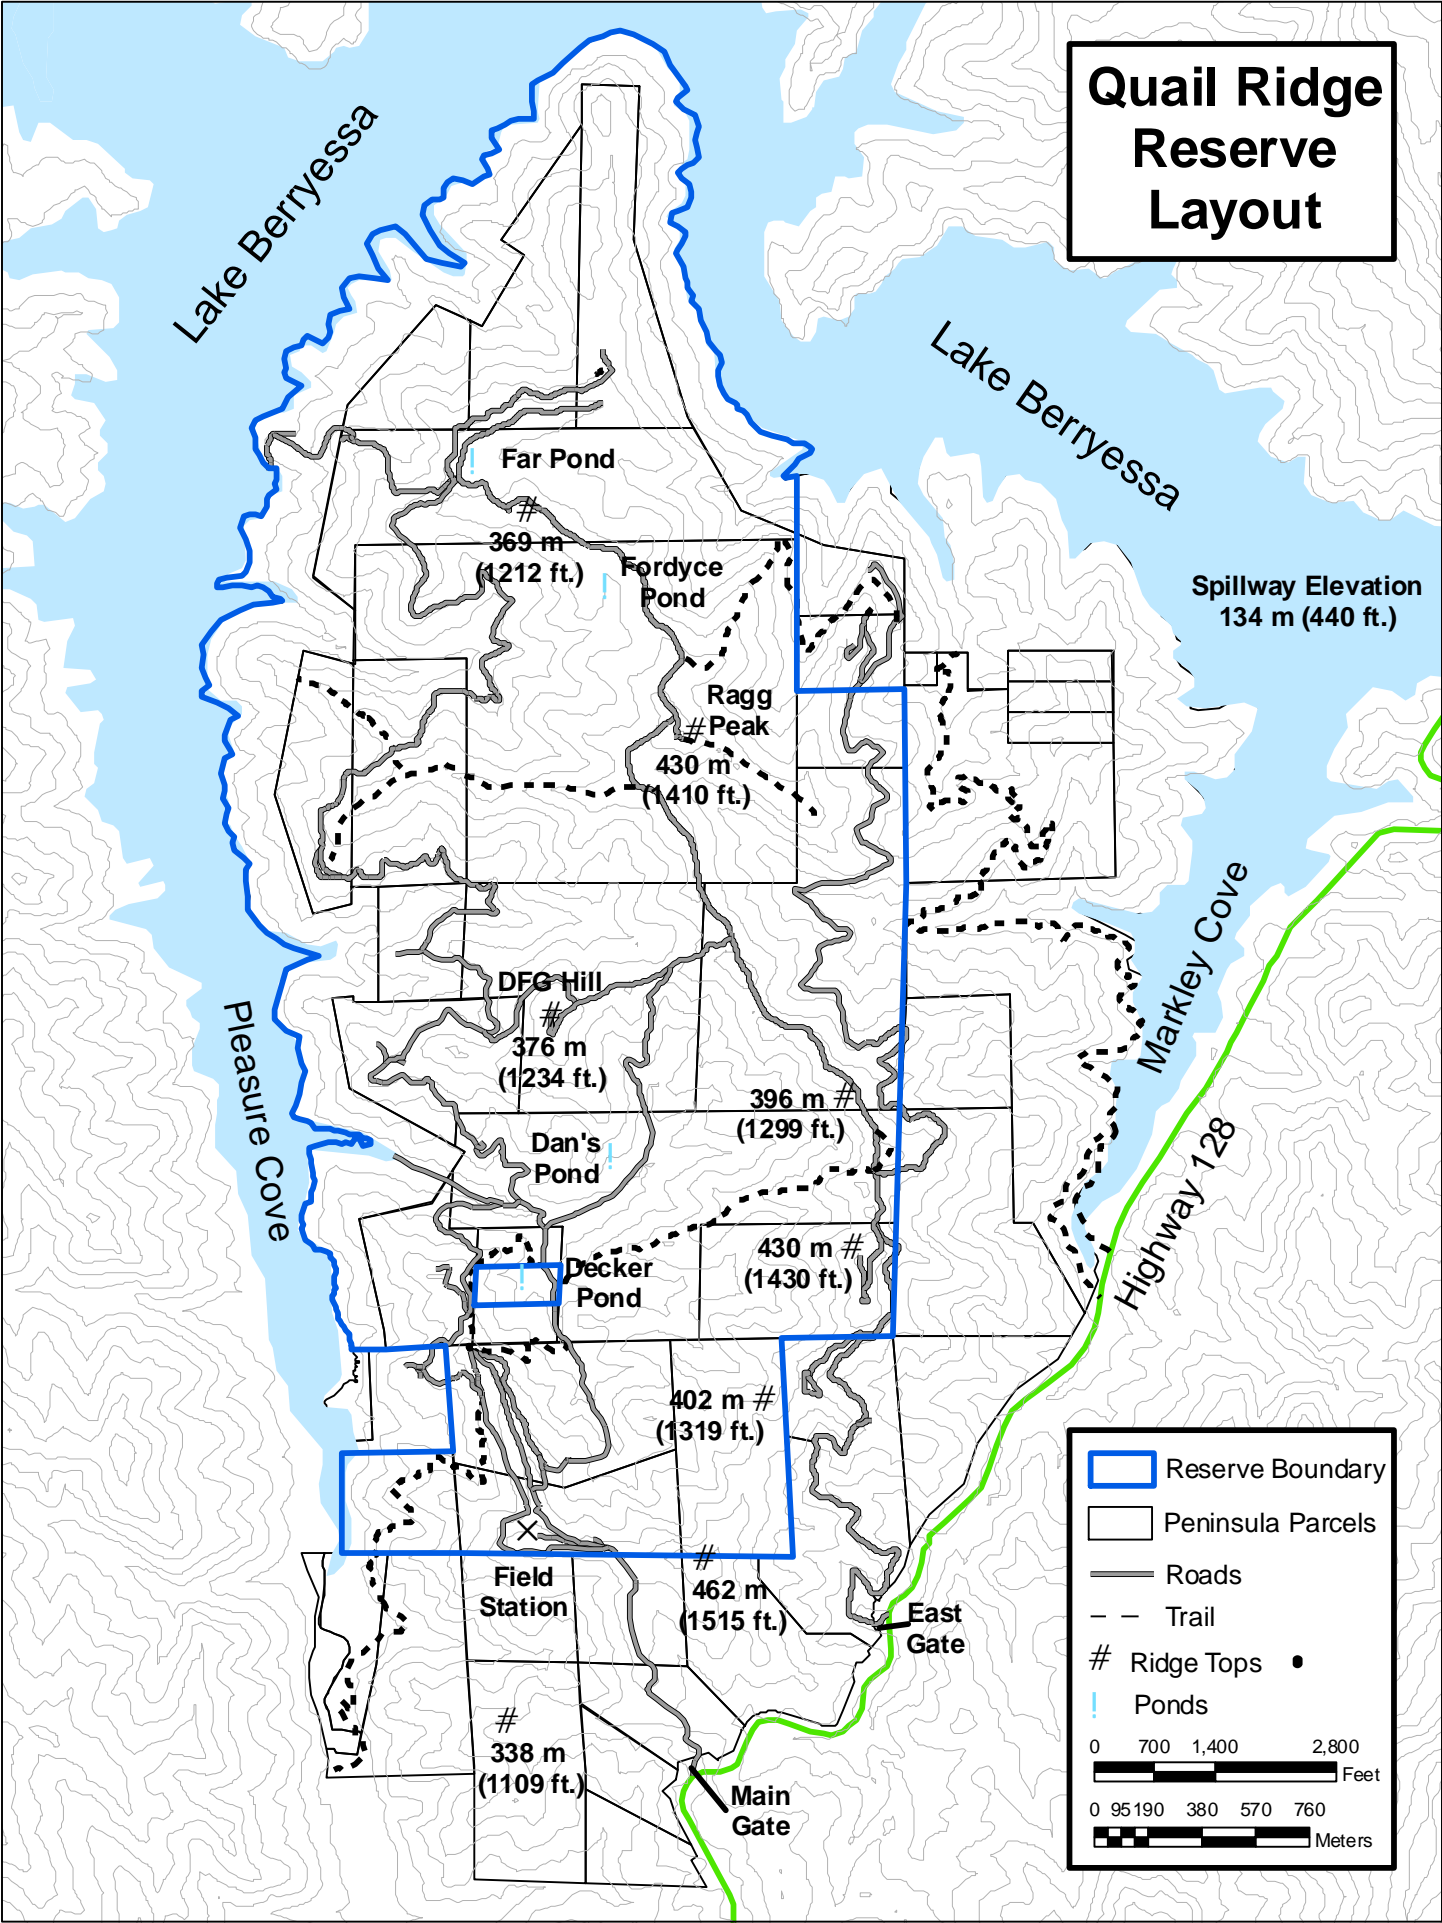

# Quail Ridge Reserve Layout

	Reserve Boundary
	Peninsula Parcels
	Roads
	Trail
	Ridge Tops
	Ponds
0 700 1,400 2,800 Feet	
0 95 190 380 570 760 Meters	