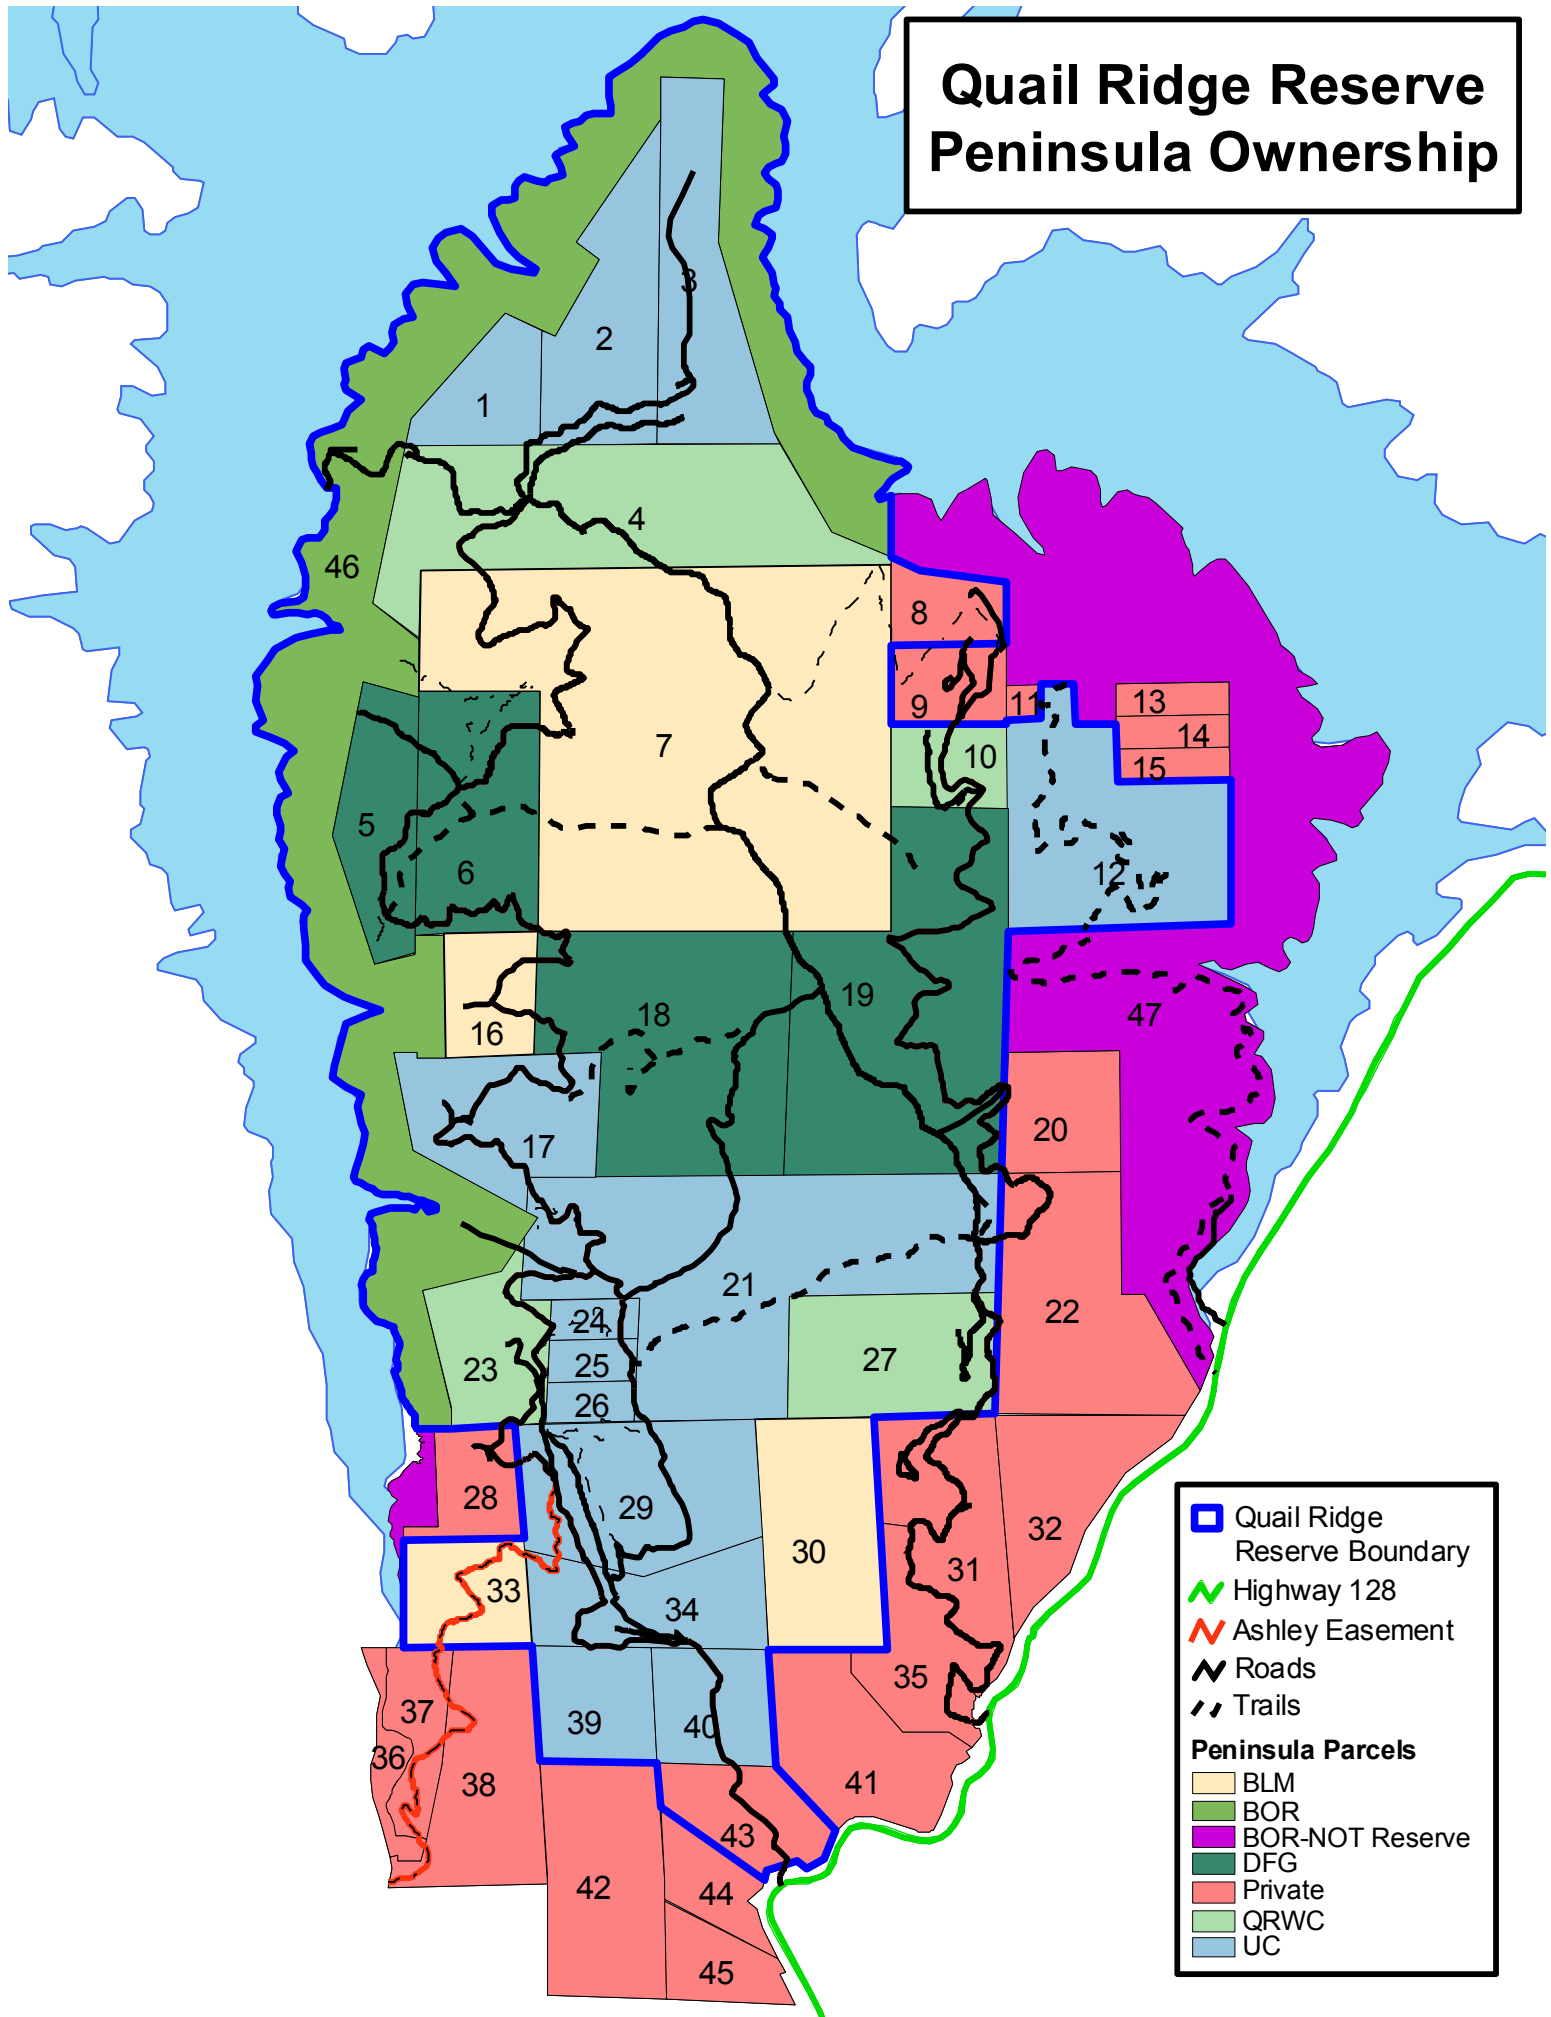

# Quail Ridge Reserve Peninsula Ownership

- Quail Ridge Reserve Boundary
- Highway 128
- Ashley Easement
- Roads
- - Trails

**Peninsula Parcels**

- BLM
- BOR
- BOR-NOT Reserve
- DFG
- Private
- QRWC
- UC