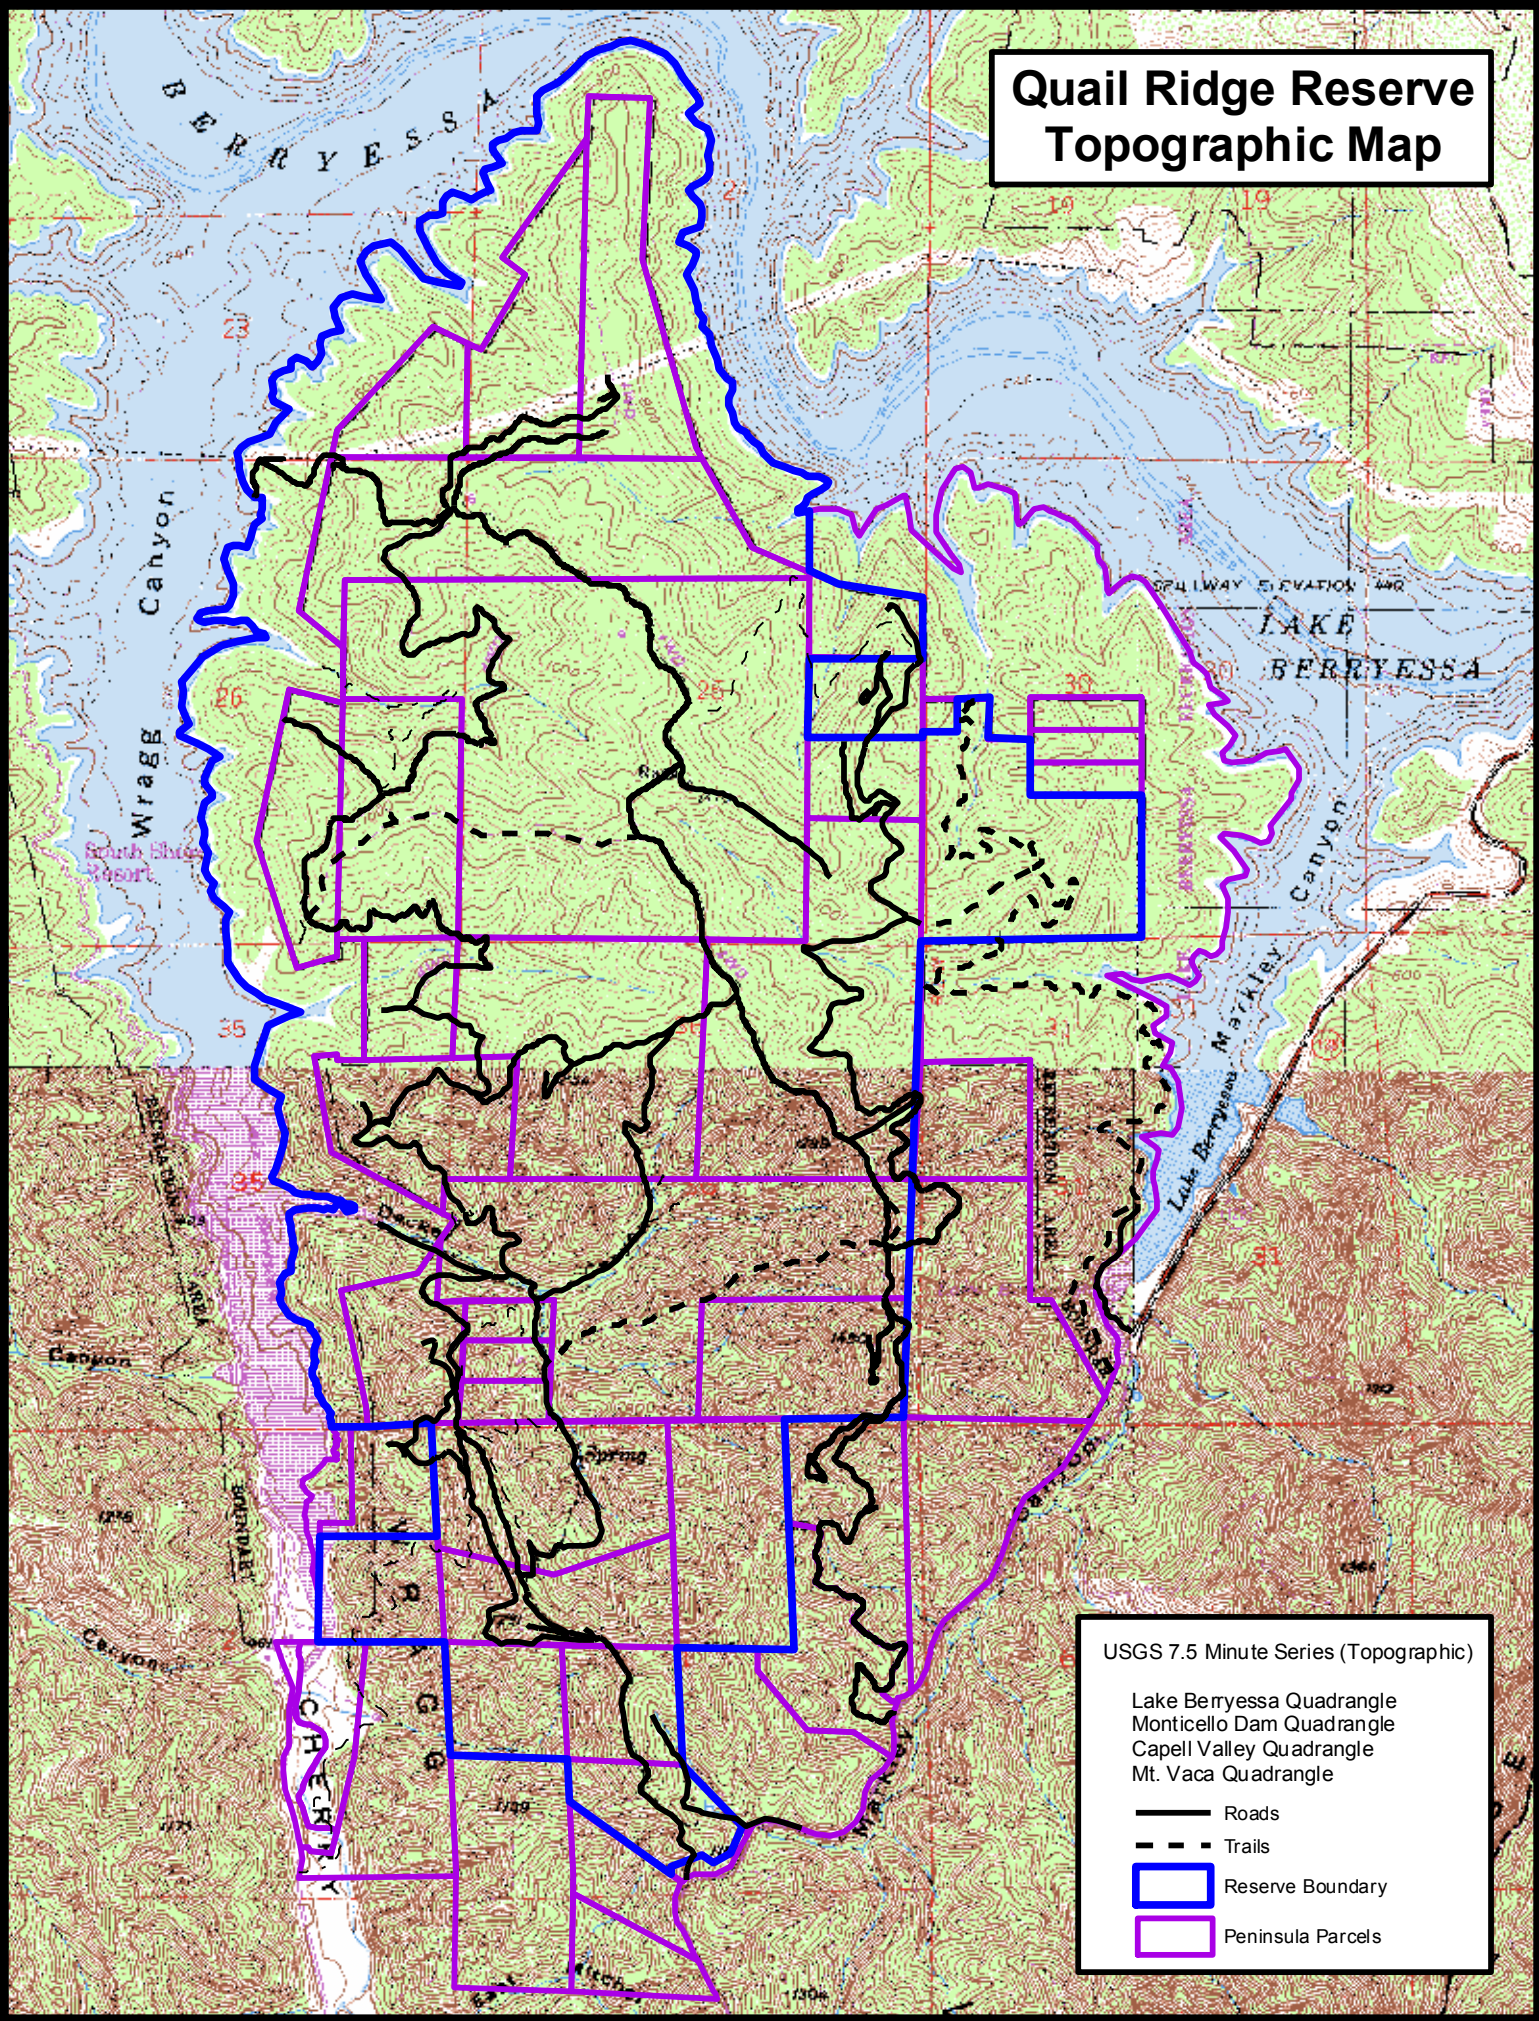

# Quail Ridge Reserve Topographic Map

USGS 7.5 Minute Series (Topographic)

- Lake Berryessa Quadrangle
- Monticello Dam Quadrangle
- Capell Valley Quadrangle
- Mt. Vaca Quadrangle

— Roads  
- - - Trails  
[Blue Outline] Reserve Boundary  
[Purple Outline] Peninsula Parcels