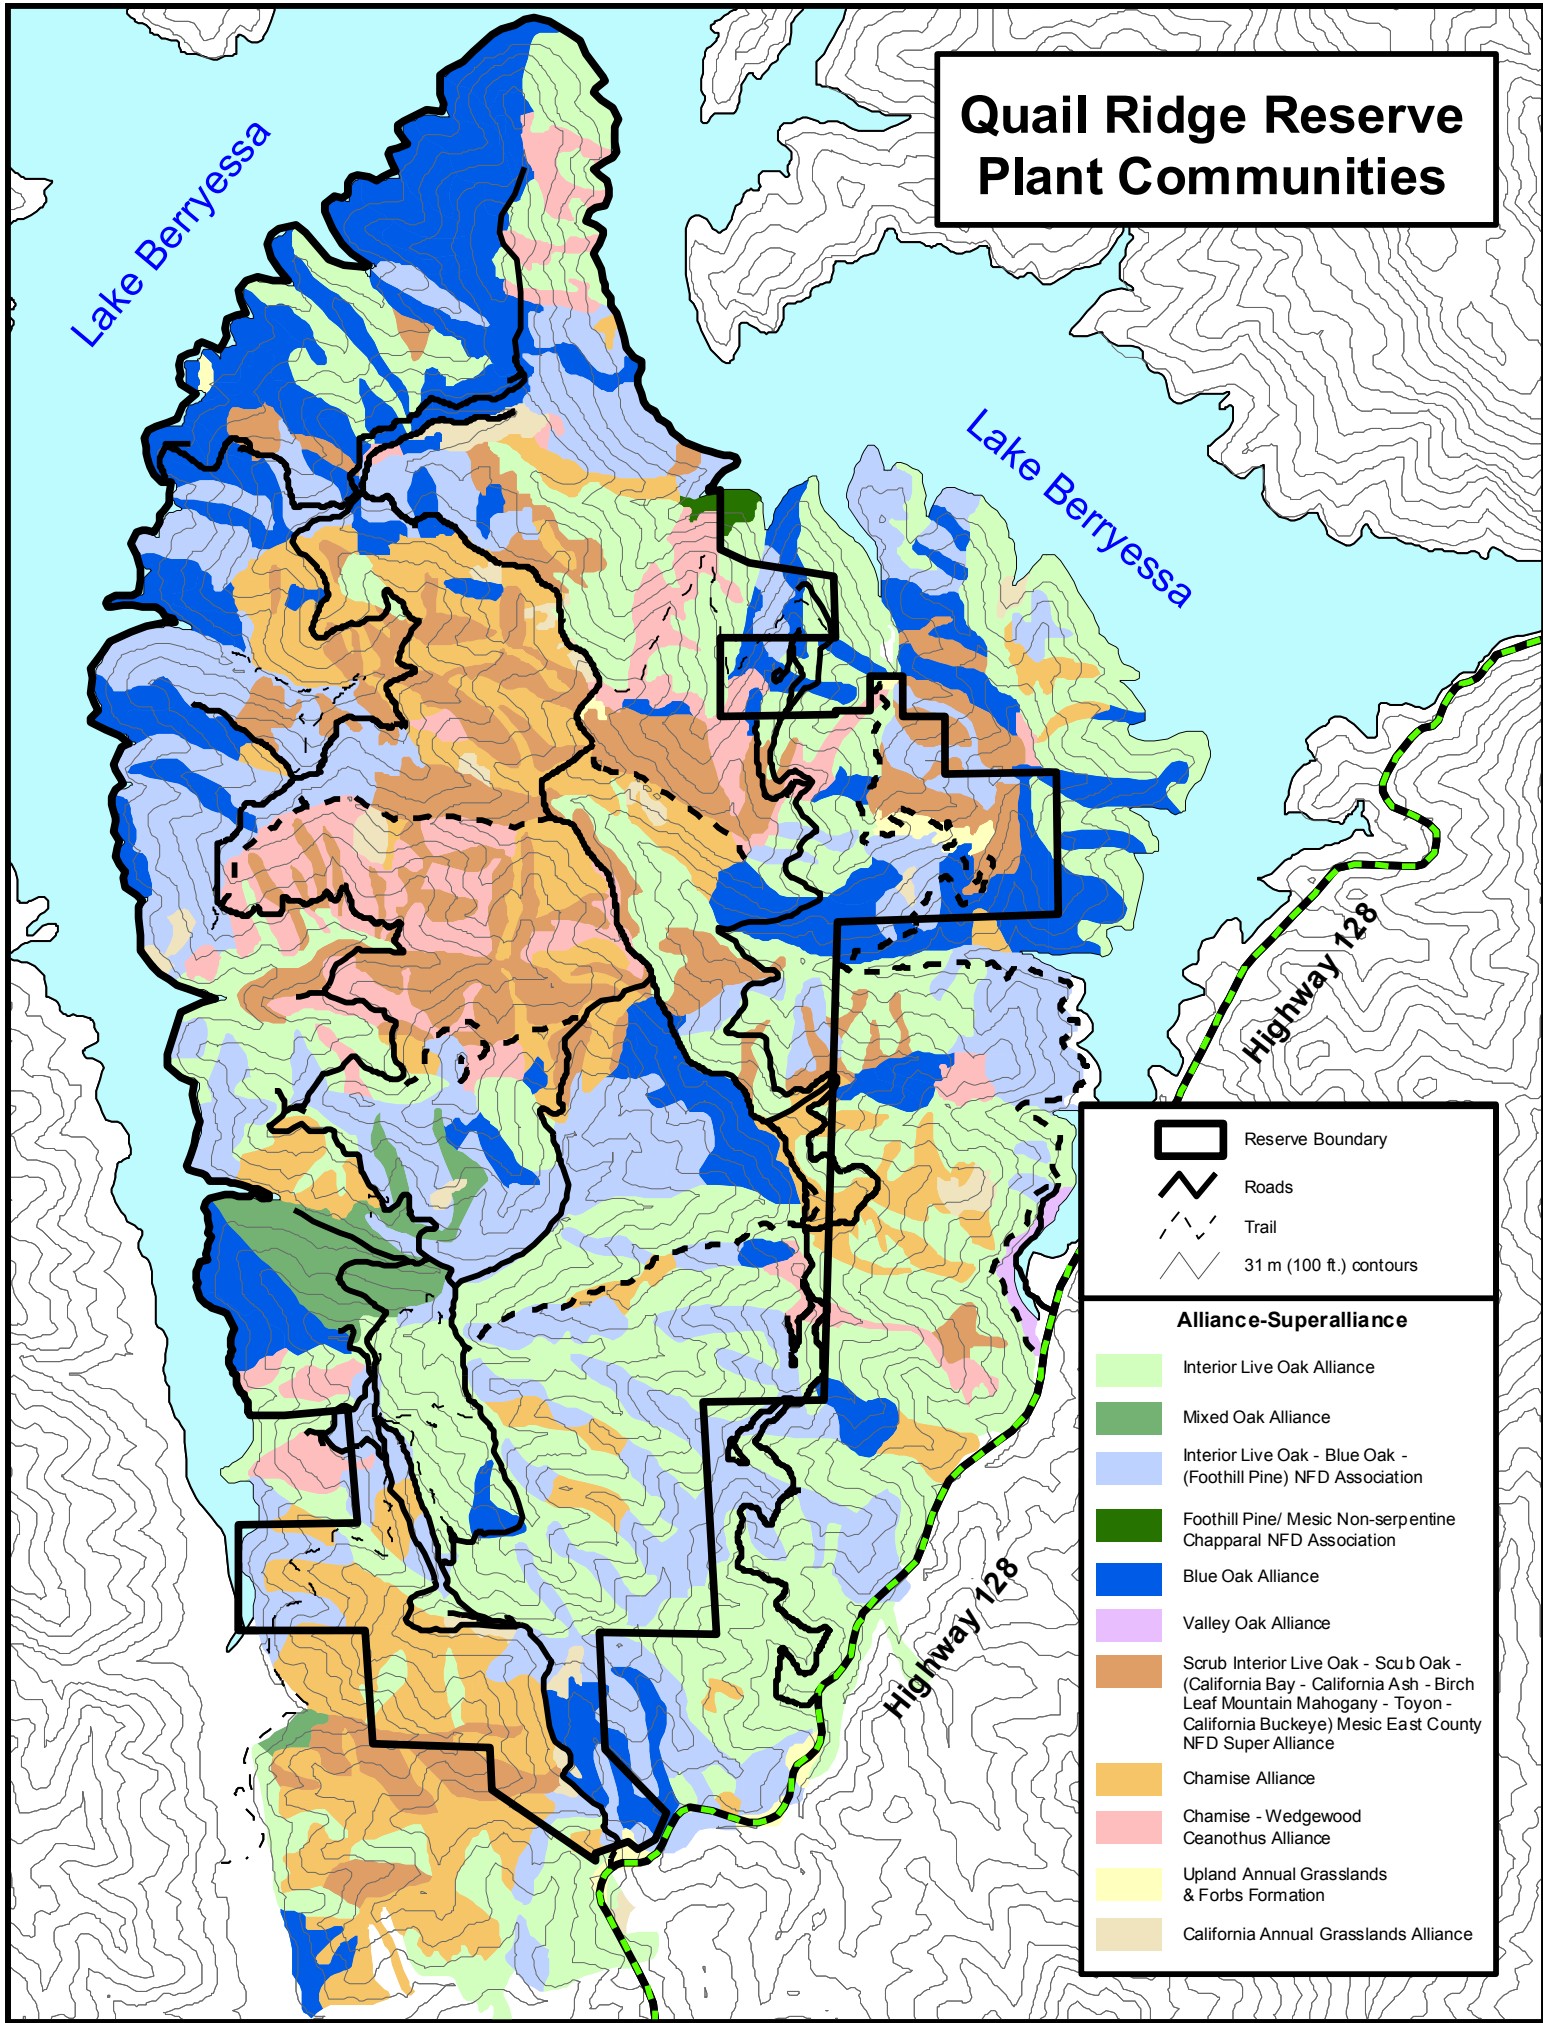

Quail Ridge Reserve Plant Communities

	Reserve Boundary
	Roads
	Trail
	31 m (100 ft.) contours
Alliance-Superalliance	
	Interior Live Oak Alliance
	Mixed Oak Alliance
	Interior Live Oak - Blue Oak - (Foothill Pine) NFD Association
	Foothill Pine/ Mesic Non-serpentine Chapparal NFD Association
	Blue Oak Alliance
	Valley Oak Alliance
	Scrub Interior Live Oak - Scub Oak - (California Bay - California Ash - Birch Leaf Mountain Mahogany - Toyon - California Buckeye) Mesic East County NFD Super Alliance
	Chamise Alliance
	Chamise - Wedgewood Ceanothus Alliance
	Upland Annual Grasslands & Forbs Formation
	California Annual Grasslands Alliance